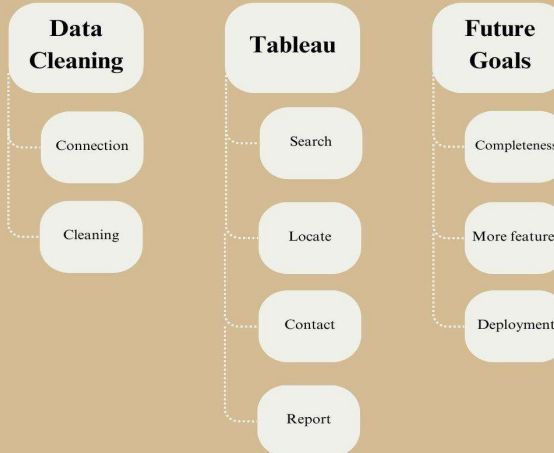

Conclusion